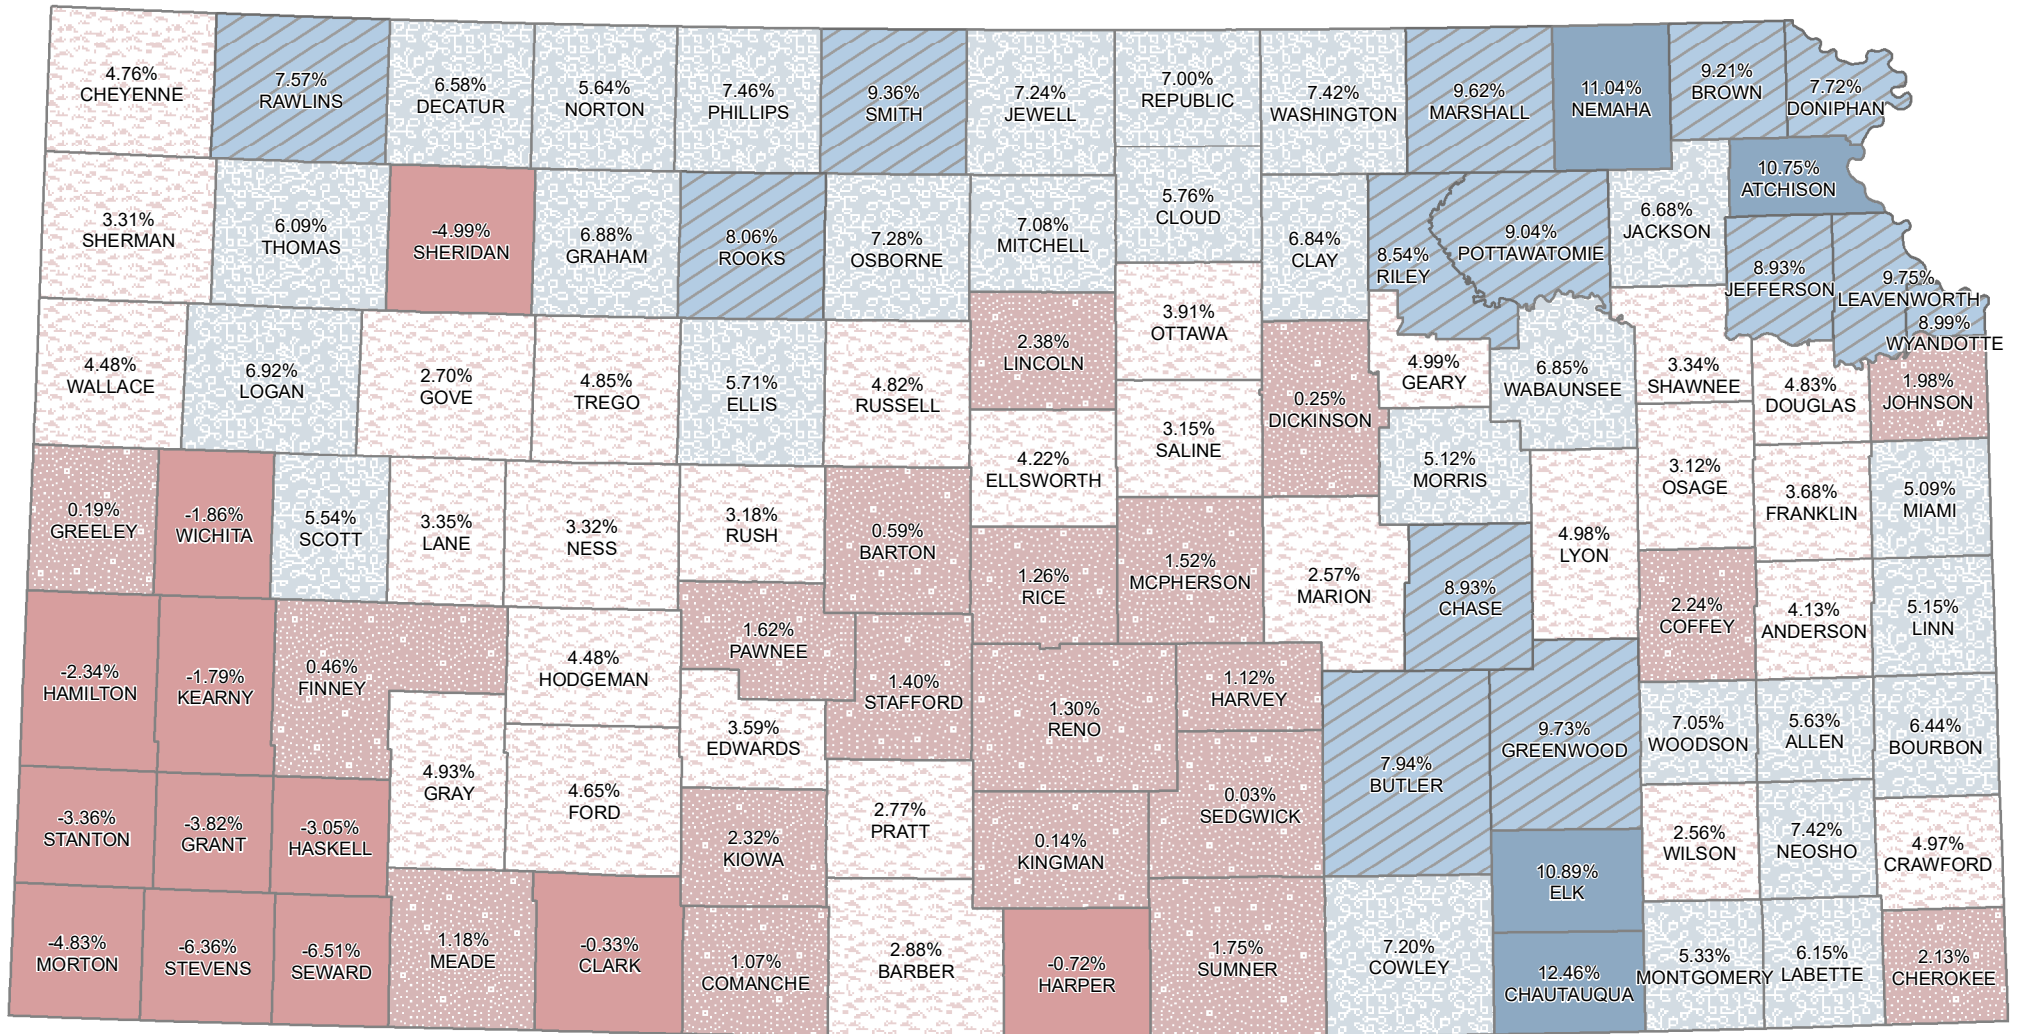

Agricultural Land Values Change Nov 2018 to July 2019

The data used in this map comes from the Property Valuation Division - Kansas Dept of Revenue

% Change

(# of Counties)

August 29, 2019