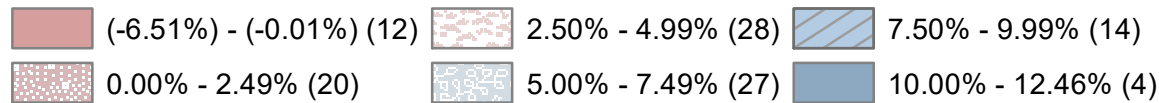

Agricultural Land Values Change Nov 2018 to July 2019

The data used in this map comes from the Property Valuation Division - Kansas Dept of Revenue

% Change

(# of Counties)

August 29, 2019