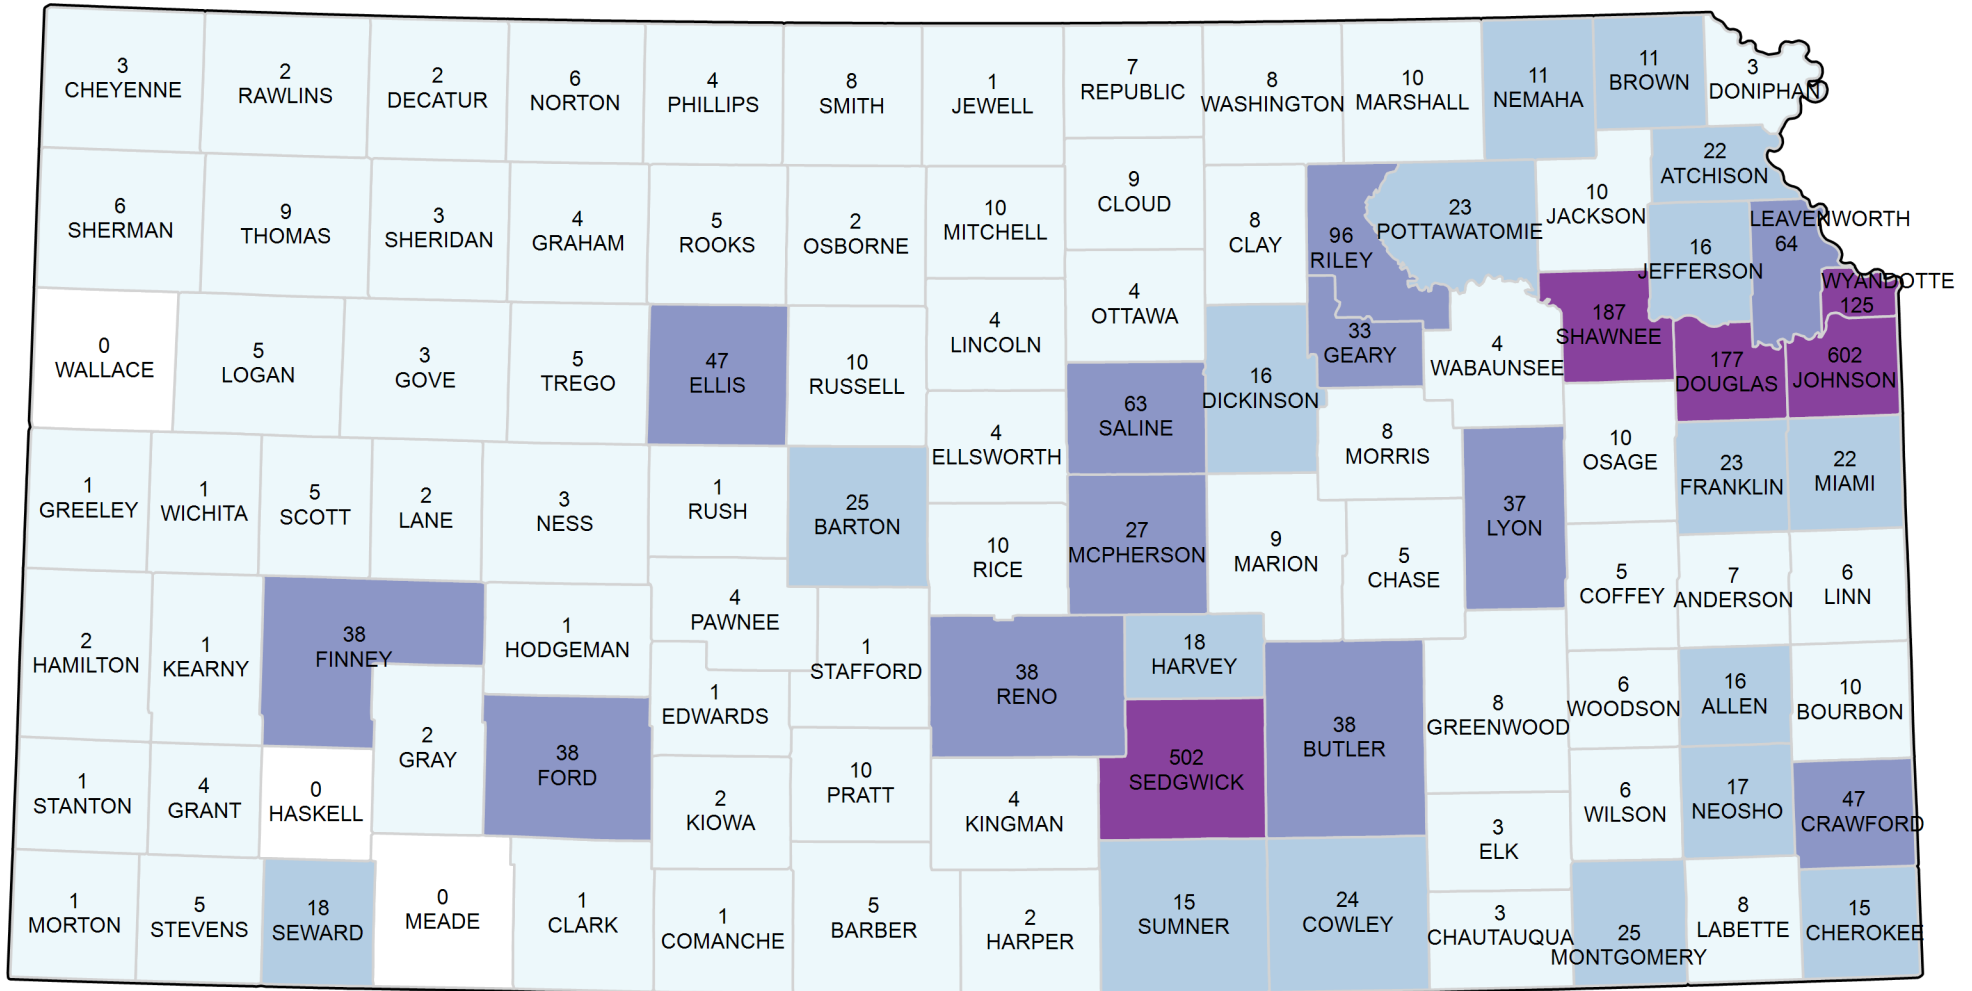

Kansas On-Premise Licenses

The data used for this map was derived from the Kansas Department of Revenue, Alcoholic Beverage Control Division, Liquor Licensing Database.

of Counties

- (3)
- (68)
- (17)
- (12)
- (5)

of Licenses Per County

Total: 2,800 On-Premise Licenses

January 4, 2024