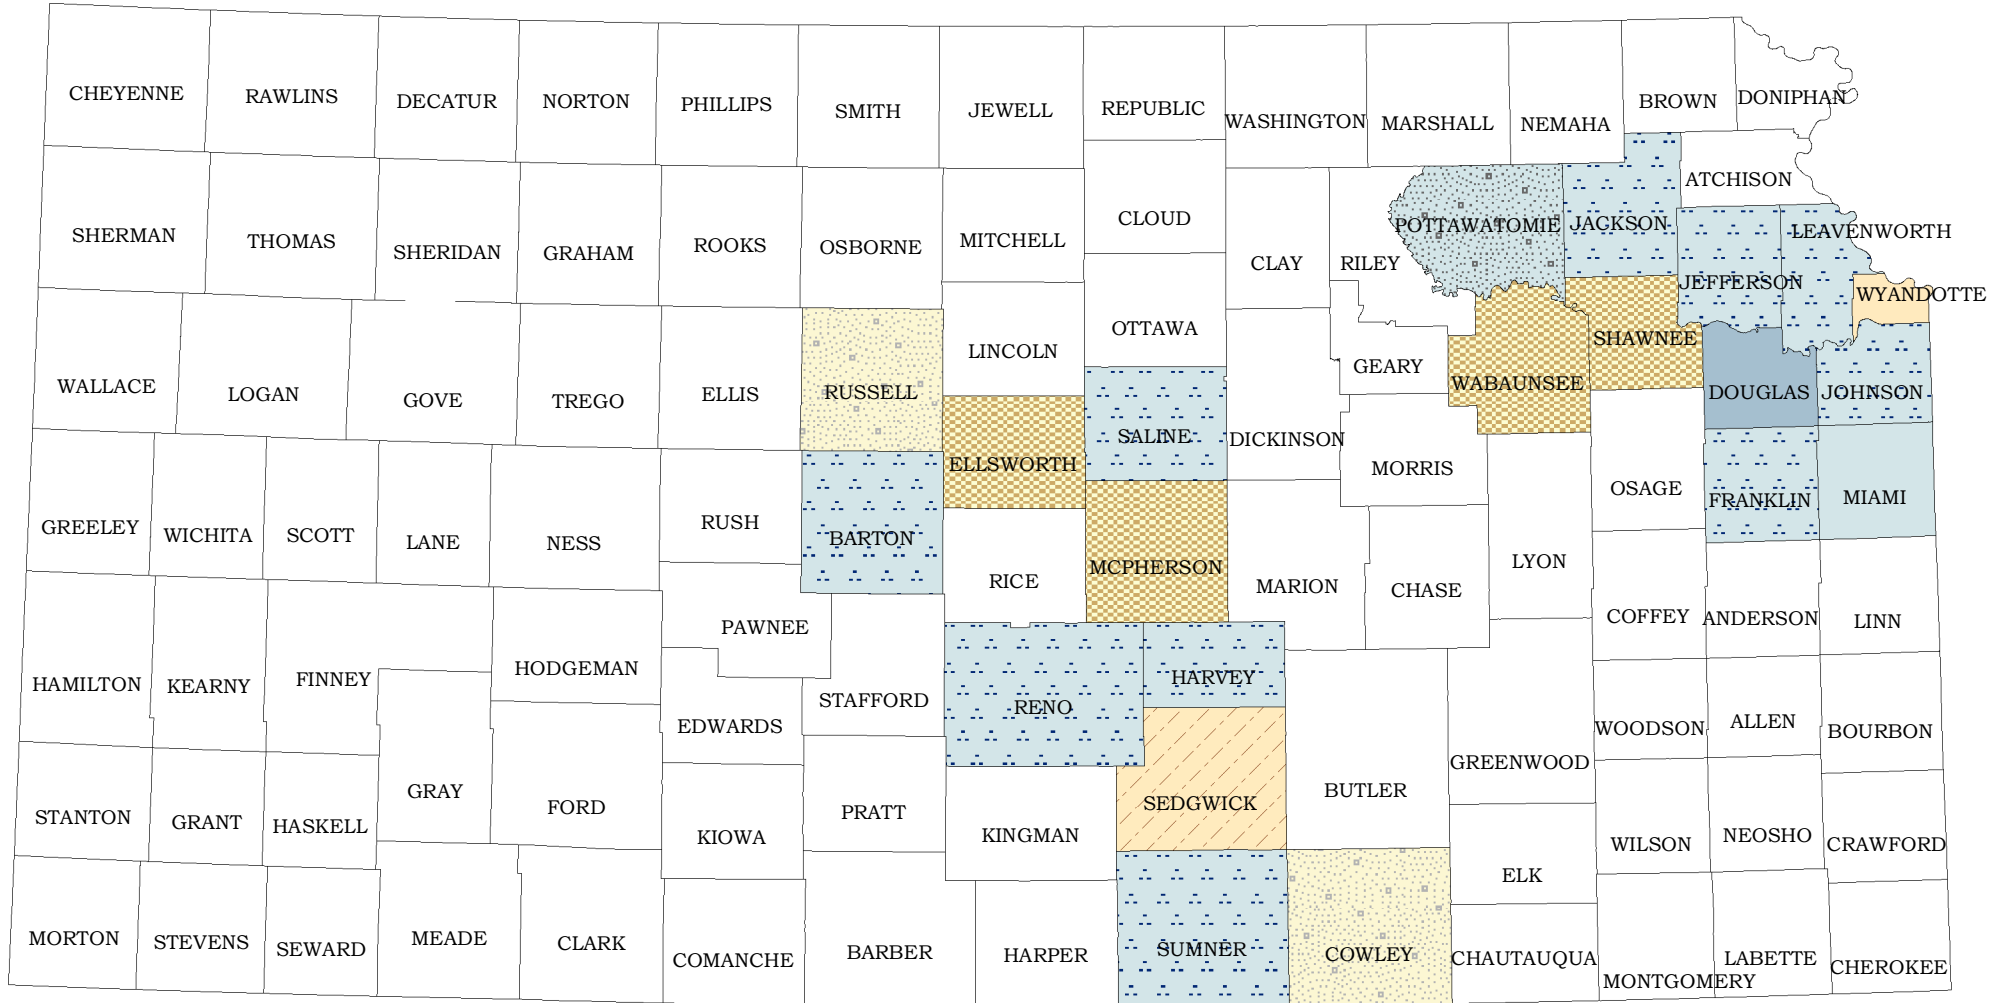

Active Kansas Farm Winery and Outlet Licenses

# of Counties	# of Licenses Per County
(10)	One Farm Winery
(1)	Two Farm Wineries
(1)	Three Farm Wineries
(1)	Four Farm Wineries
(2)	One Farm Winery and One Farm Winery Outlet
(1)	Two Farm Wineries and One Farm Winery Outlet
(4)	One Farm Winery Outlet
(1)	One Farm Winery Outlet

January 13, 2010
Map #AC10-003

The data used for this map was derived from the Kansas Department of Revenue, Alcoholic Beverage Control Division, Liquor Licensing Database for January 2010

Total: 23 Active Farm Winery Licenses,
9 Active Farm Winery Outlet Licenses.