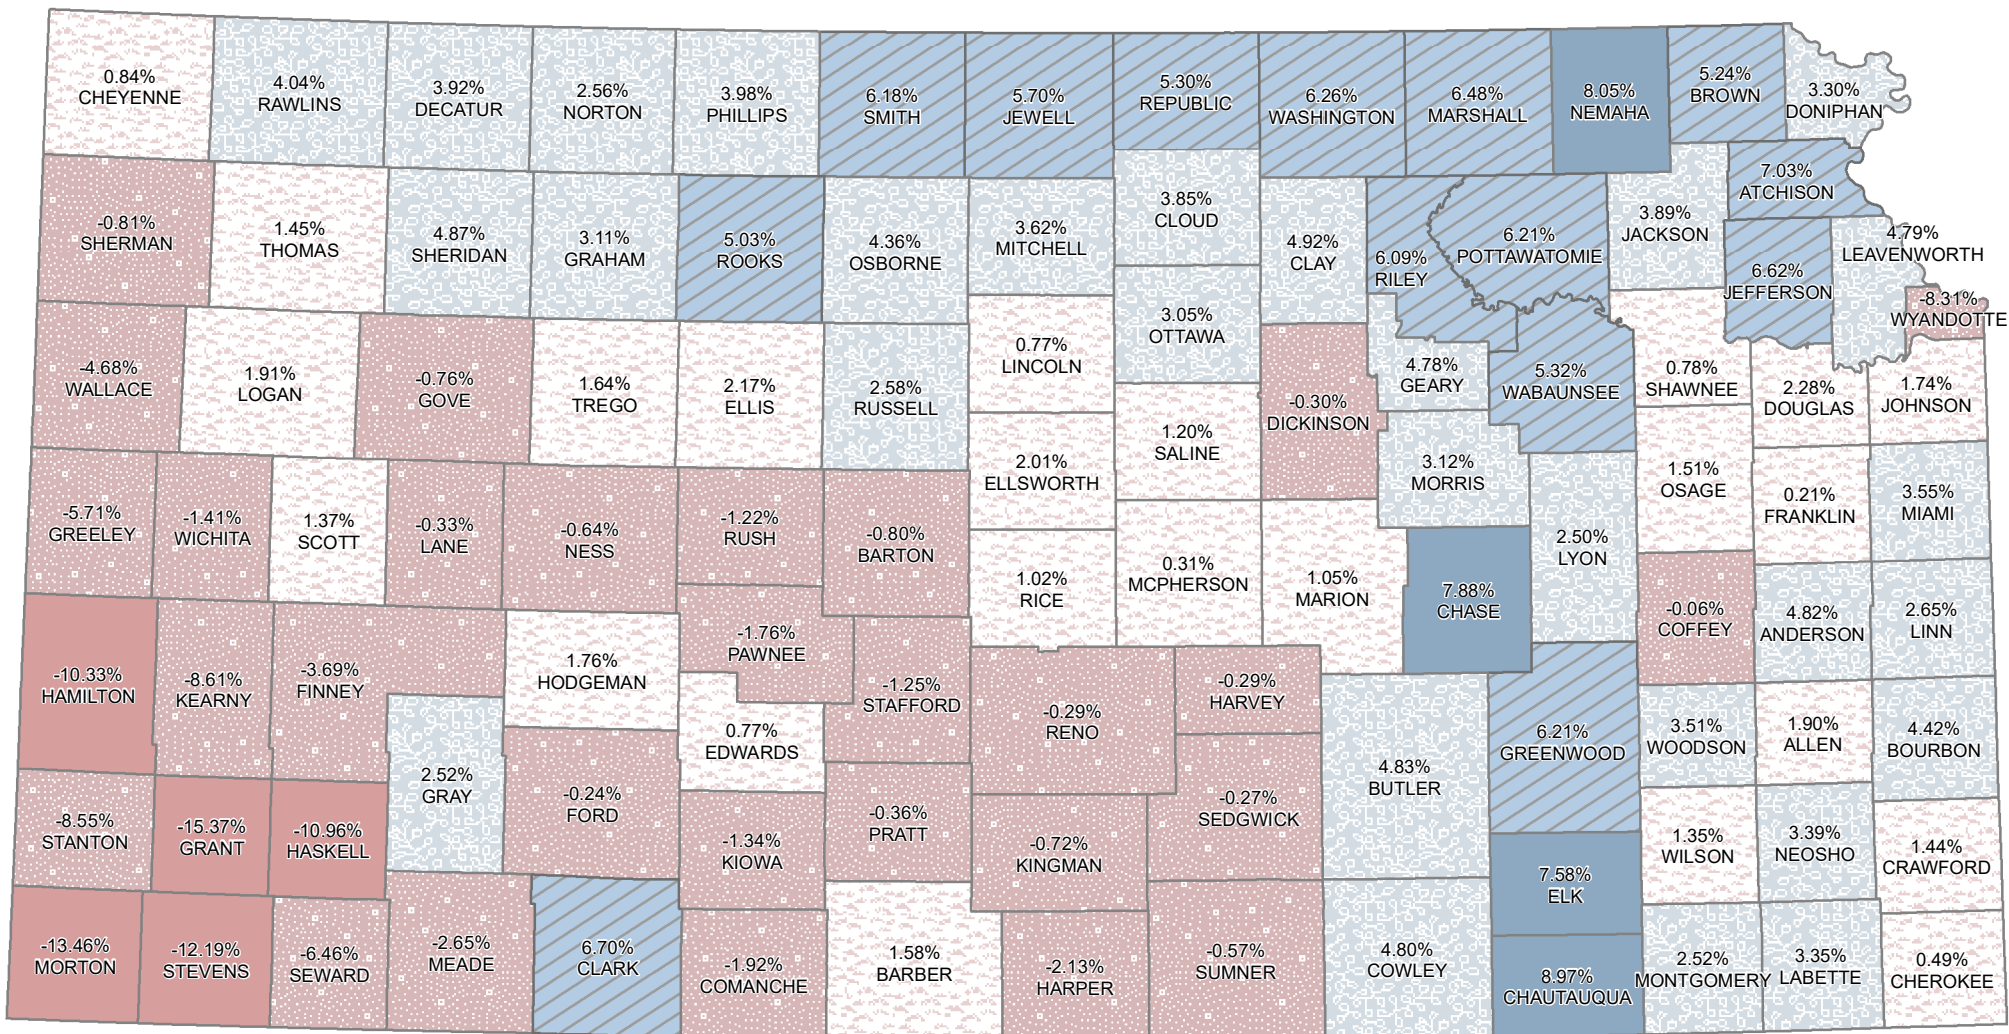

# Agricultural Land Values Change Nov 2019 to July 2020

The data used in this map comes from the Property Valuation Division - Kansas Dept of Revenue

**% Change**

(# of Counties)

August 12, 2020