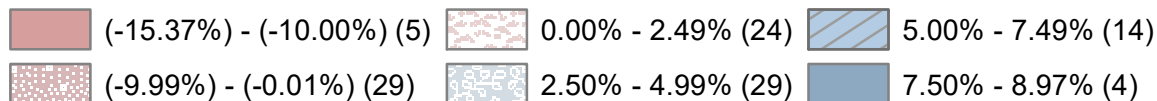

# Agricultural Land Values Change Nov 2019 to July 2020

The data used in this map comes from the Property Valuation Division - Kansas Dept of Revenue

**% Change**

(# of Counties)

August 12, 2020