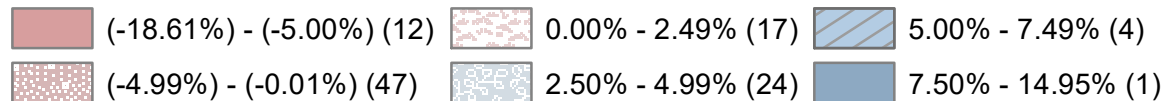

Agricultural Land Values Change Nov 2020 to July 2021

The data used in this map comes from the Property Valuation Division - Kansas Dept of Revenue

% Change

(# of Counties)

August 10, 2021