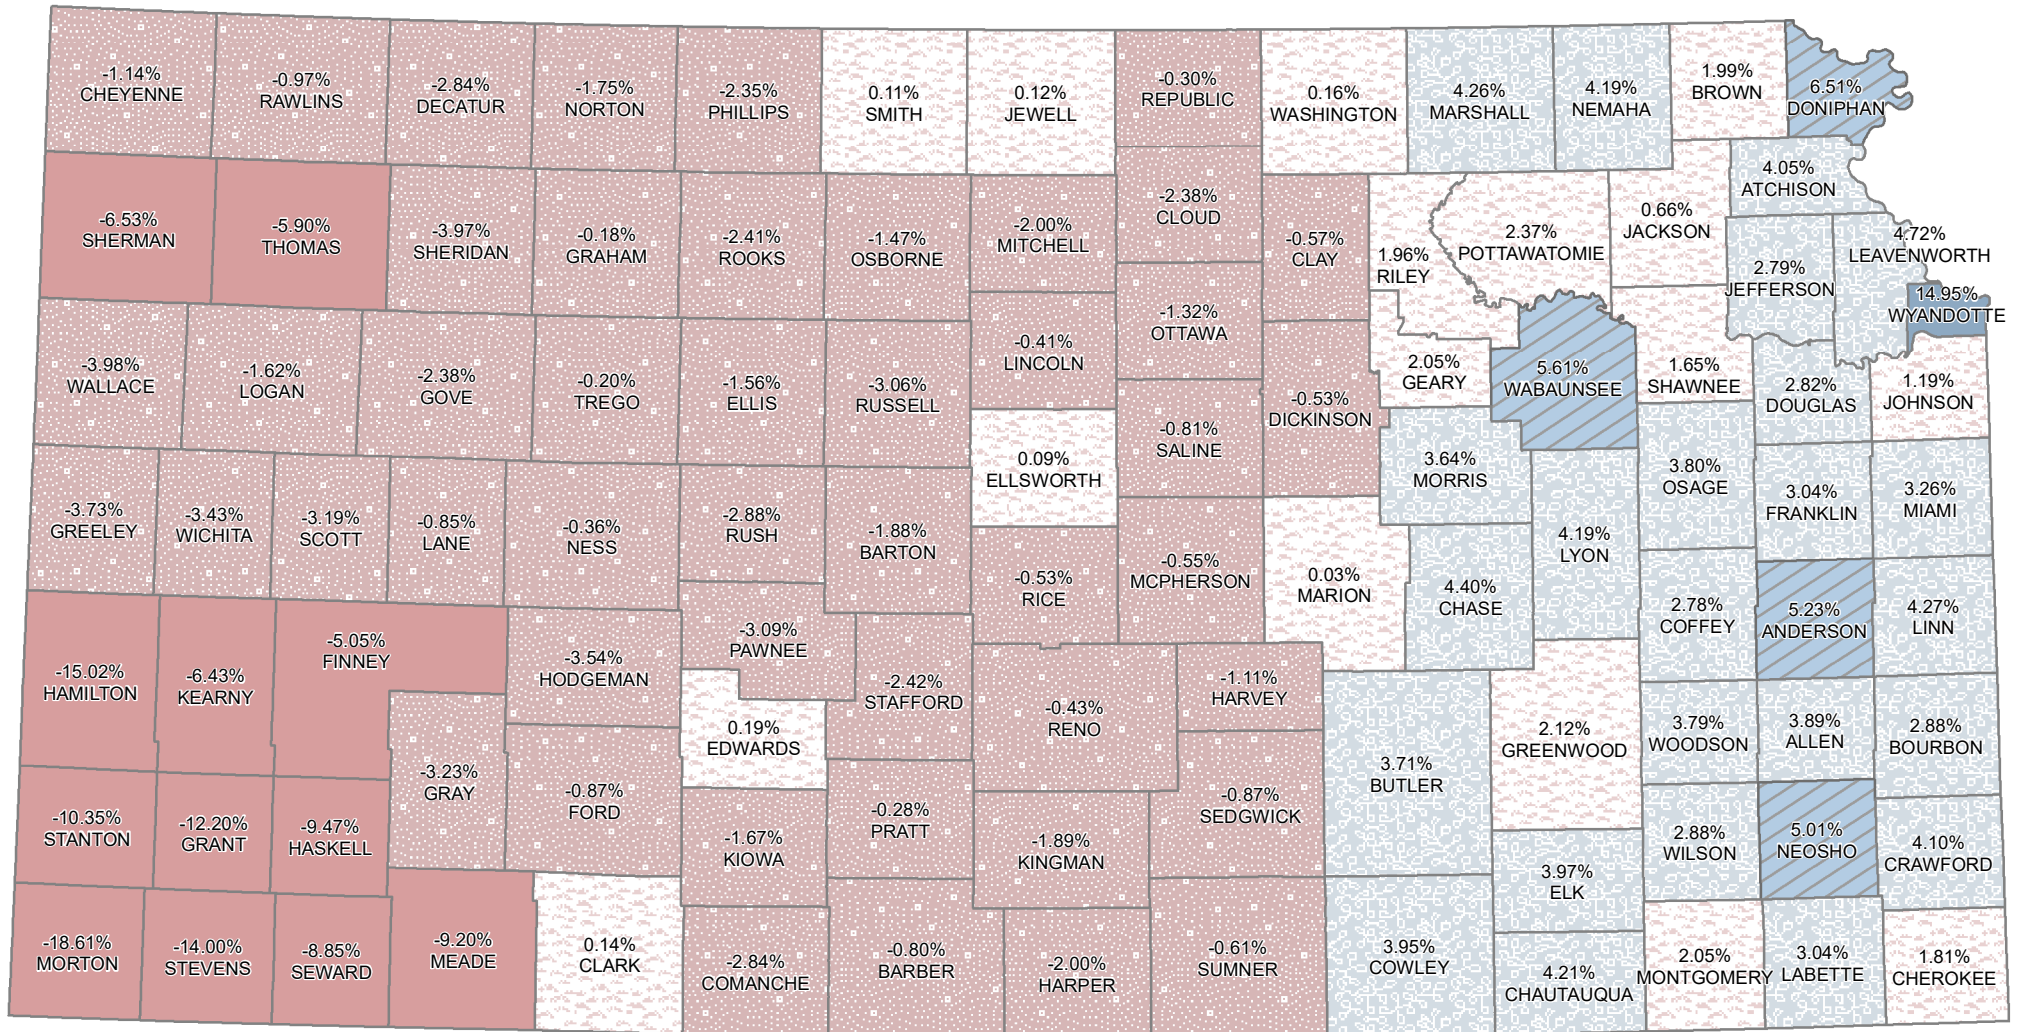

Agricultural Land Values Change Nov 2020 to July 2021

The data used in this map comes from the Property Valuation Division - Kansas Dept of Revenue

% Change

(# of Counties)

August 10, 2021