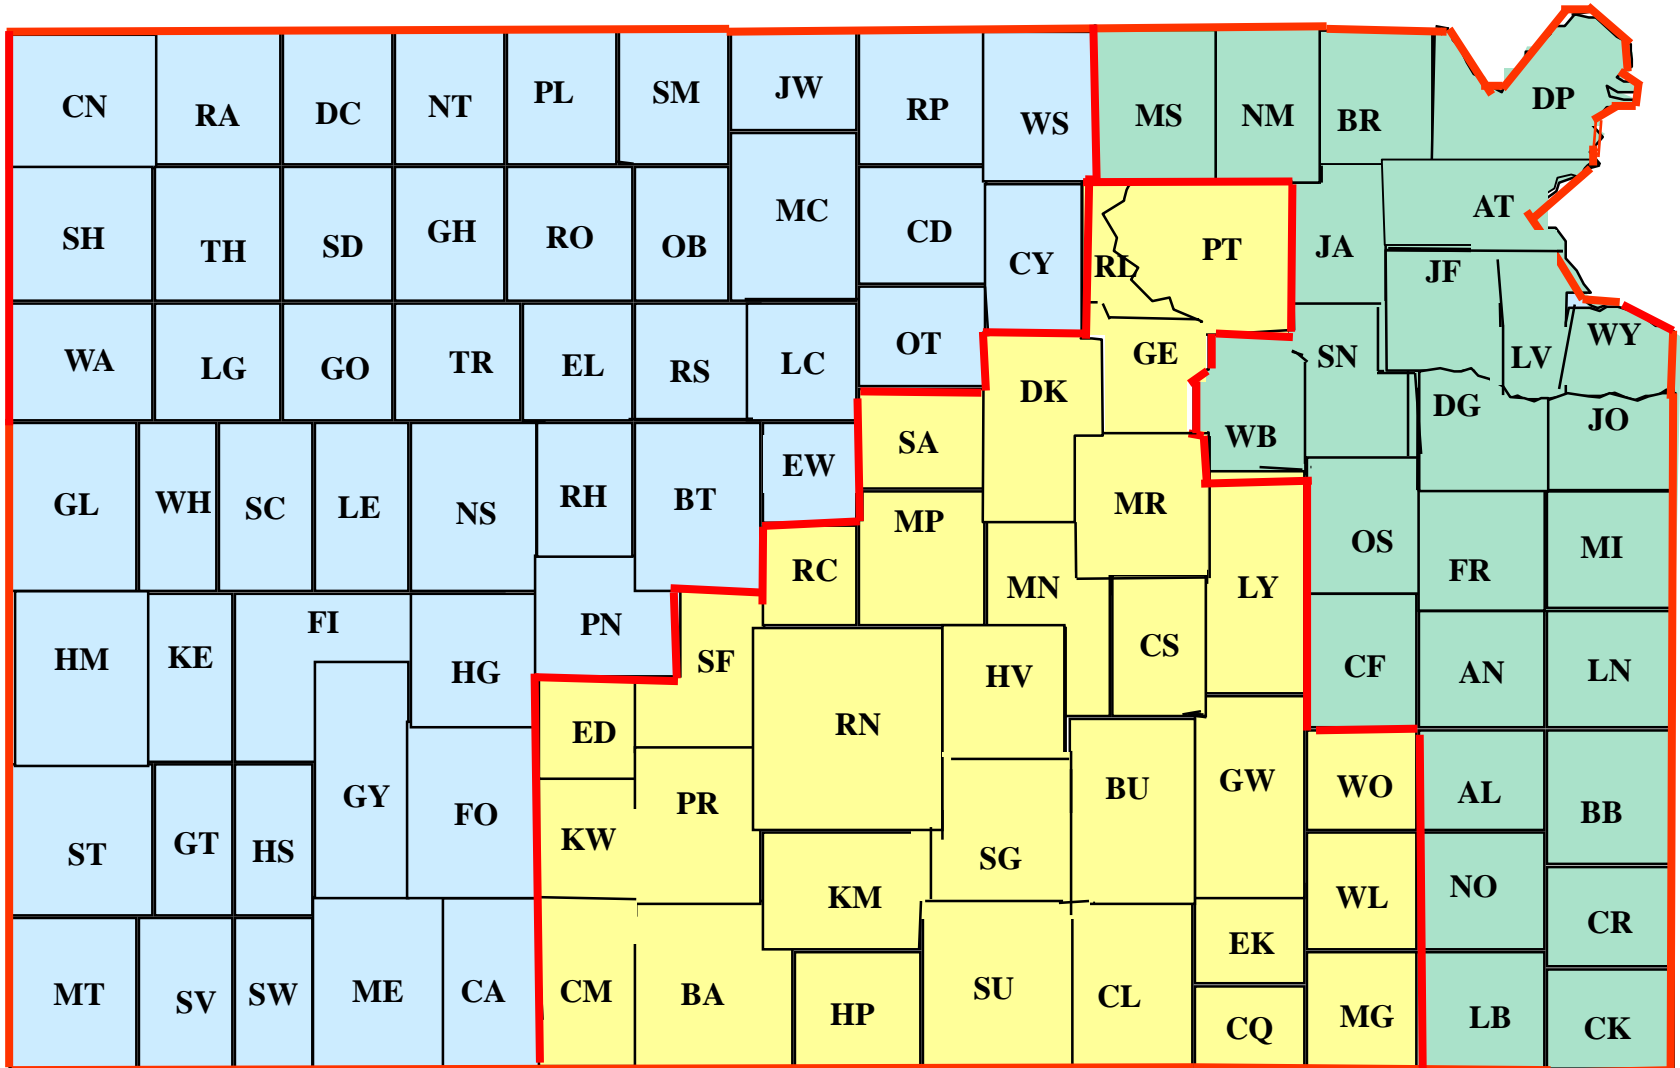

SPECIAL EVENTS REGIONS

04/10/2017

Wichita Assistance Center II
 1883 W 21st St. N.
 Wichita, KS 67203-2104
 (316) 337-6129
 866-743-4812 (fax)

Wichita Assistance Center
 1883 W. 21st St. N.
 Wichita, KS 67203-2104
 (316) 337-6167
 866-743-4812 (fax)

Metropolitan Assistance Center
 13420 W. 62nd Terrace
 Shawnee, KS 66216-1782
 (913) 631-0296, Ext. 202
 866-743-4812 (fax)

kdor_special.events@ks.gov